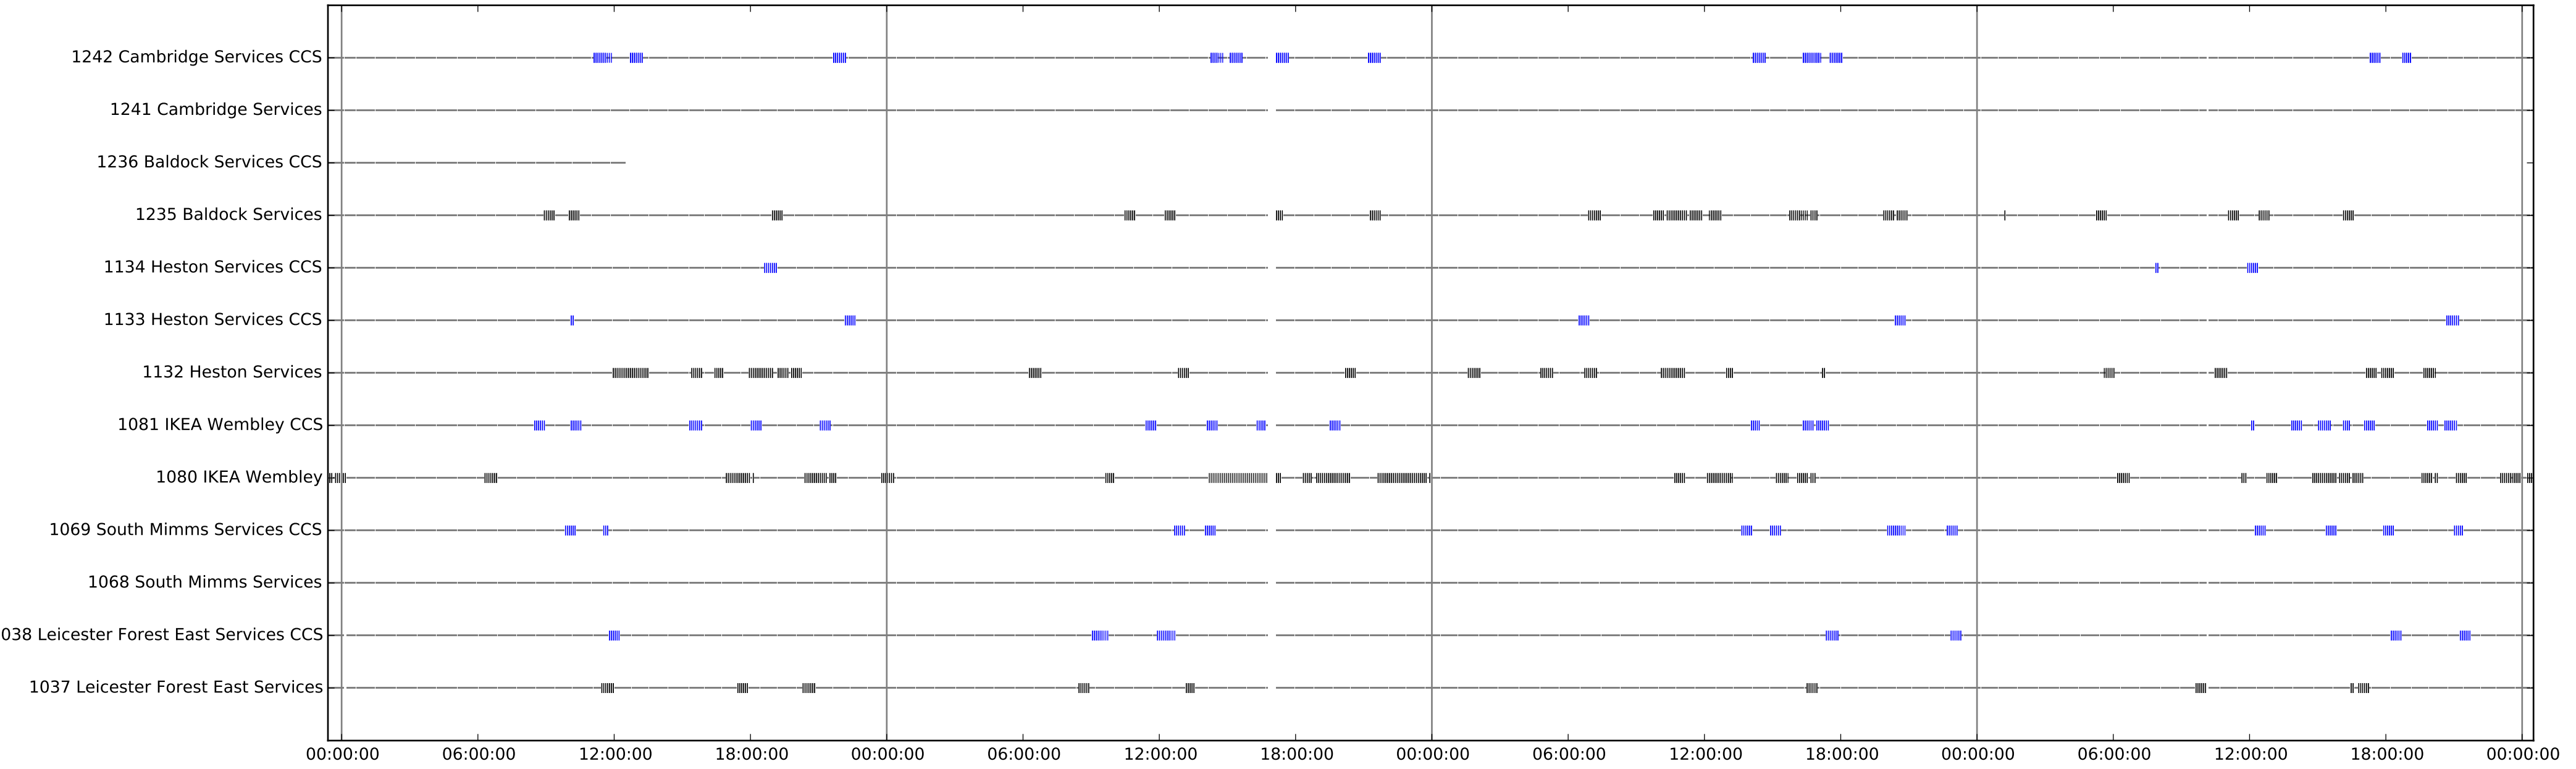

Ecotricity charging points in use

Lines marked as CCS indicate CCS-capable pumps, not necessarily that the CCS connector was in use.